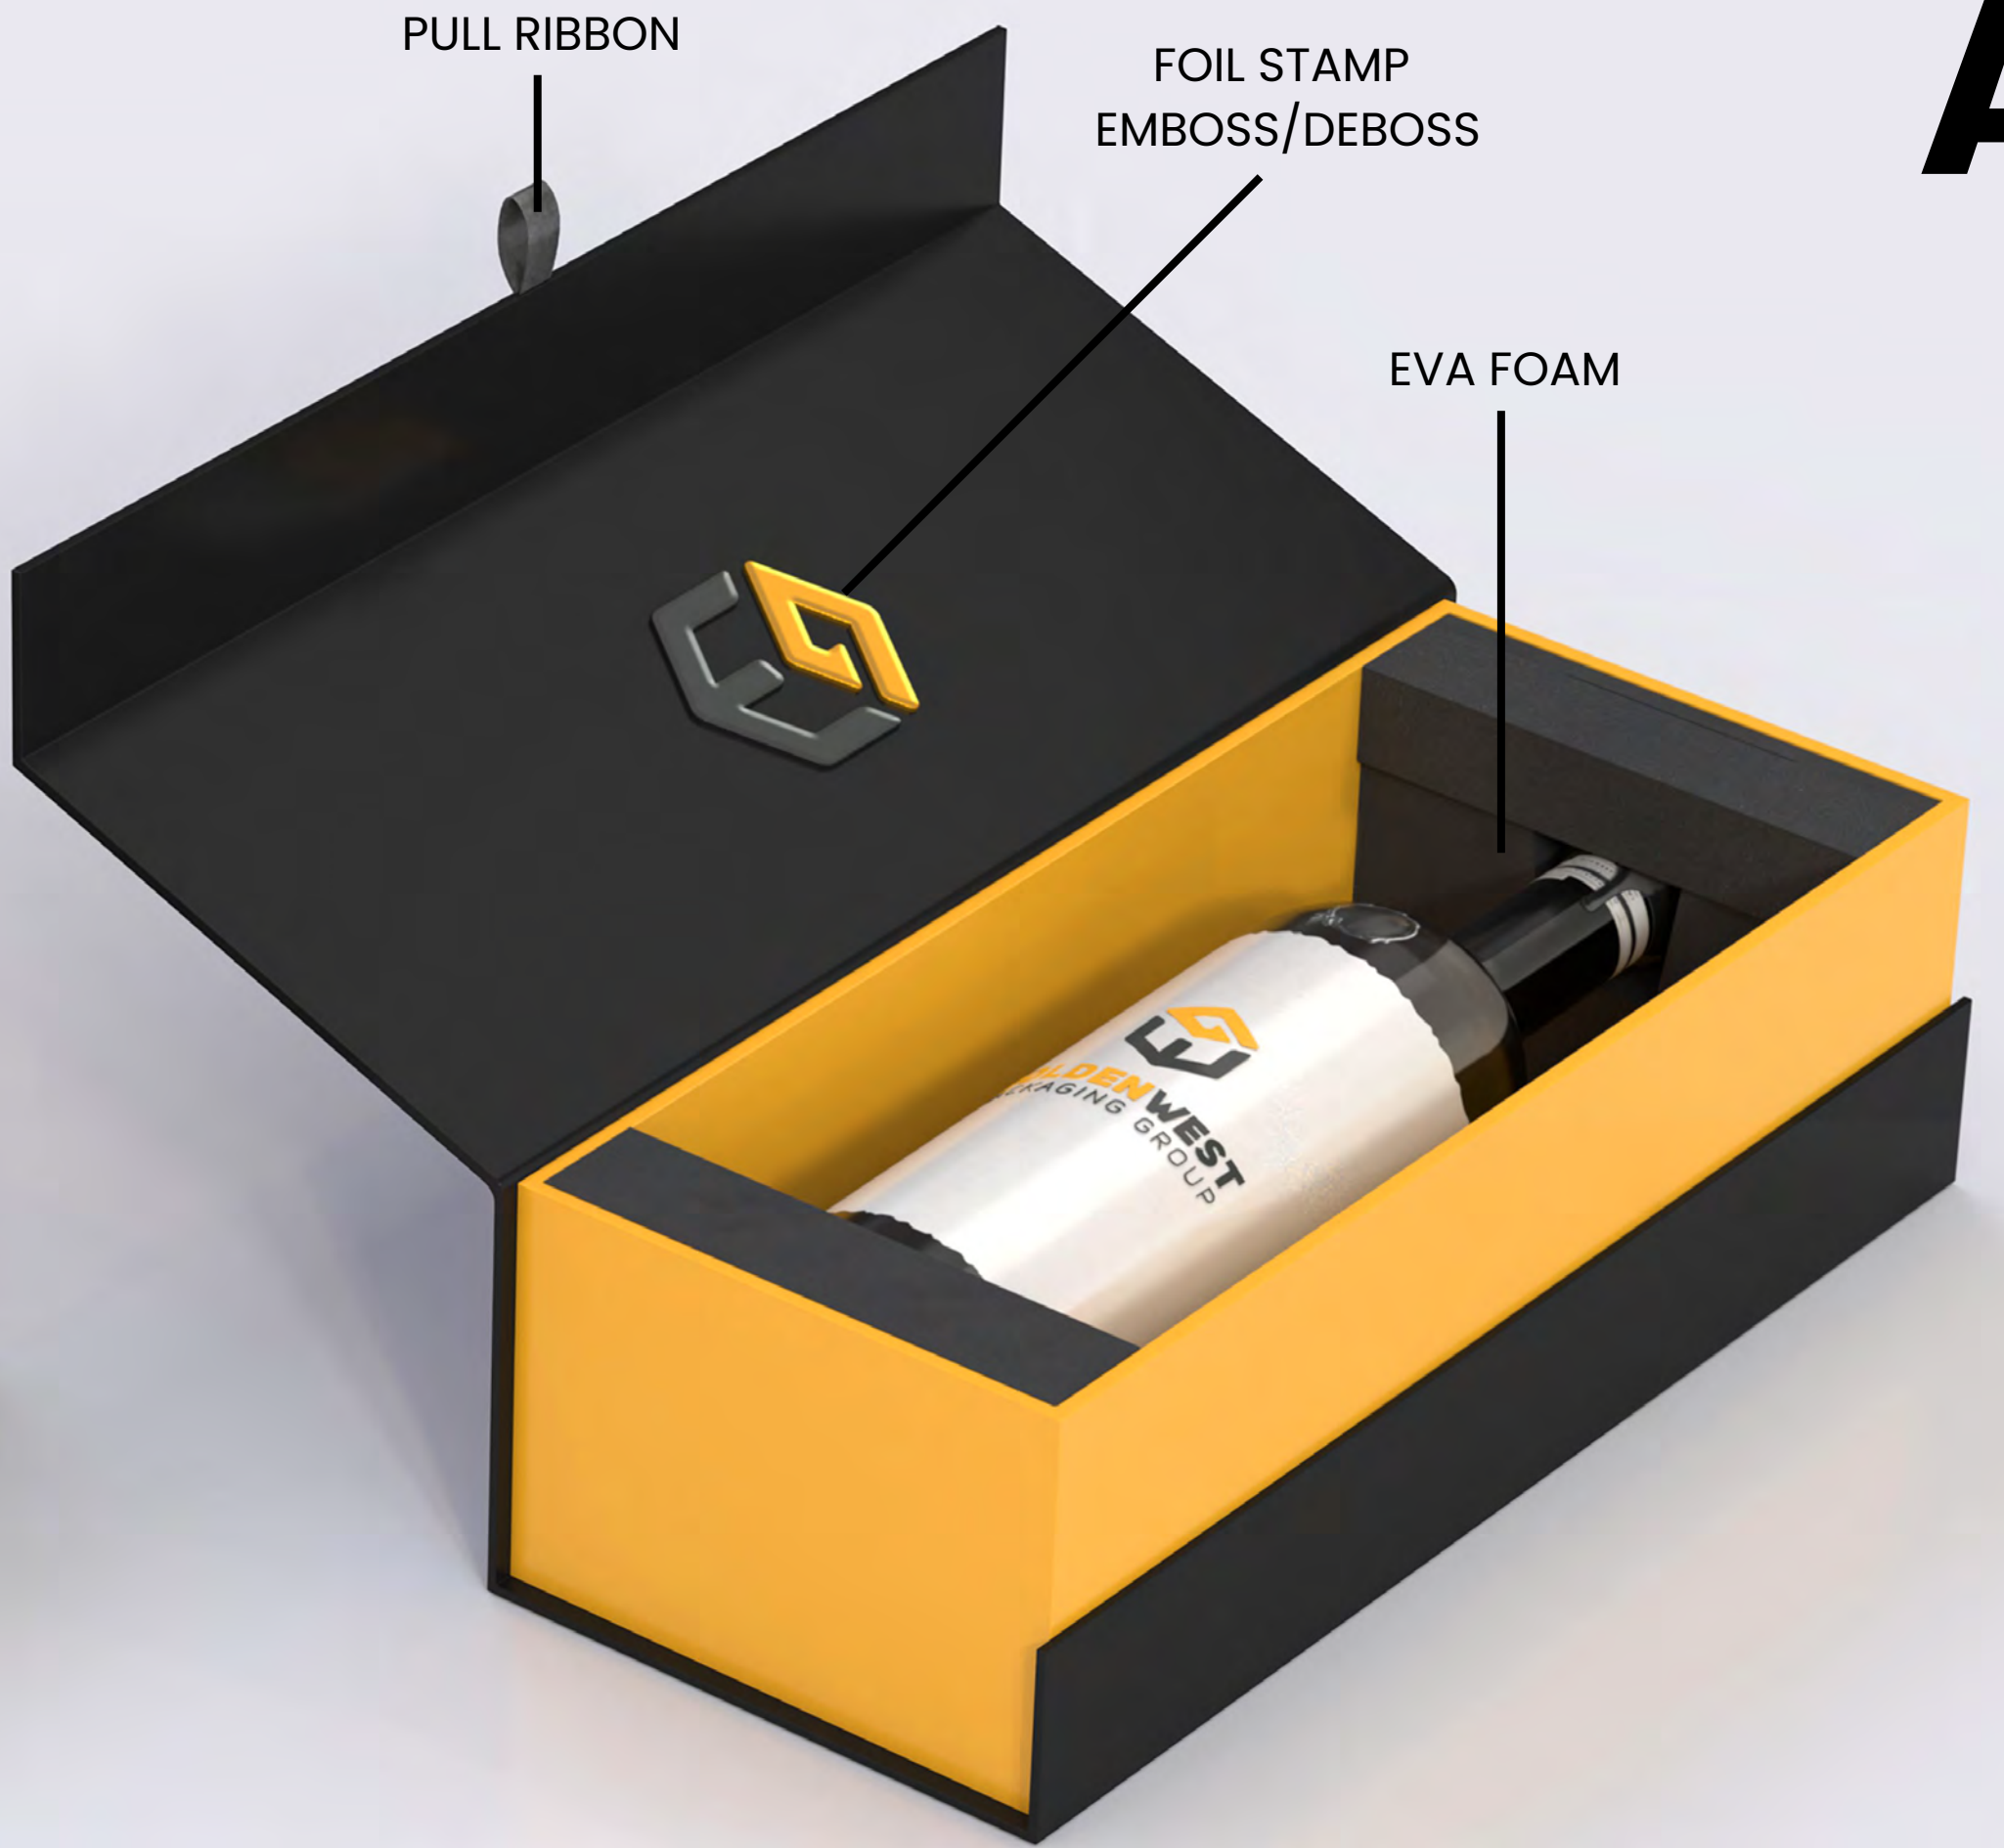

A

1 Bottle Rigid Book Style w/ Magnetic Flap

1 Bottle Rigid Telescoping w/ Reveal

1 Bottle Rigid Book Style Collapsible w/ Magnets

1 Bottle Rigid Box Pedestal

1 Bottle Rigid Tube Telescoping

FOIL STAMP
EMBOSS/DEBOSS

PULL RIBBON

EVA FOAM

1 Bottle Rigid Cylinder Wardrobe

1 Bottle Rigid 3 Piece Telescoping Tube

2 Bottle Rigid Telescoping w/ Reveal

2 Bottle Telescoping - Rigid Lid Corrugated Base

POLYETHYLENE FOAM

DOUBLE WALL CORRUGATED FULL OVERLAP (FOL)

PULL RIBBON

FOIL STAMP EMBOSS/DEBOSS

CORRUGATED TRAY + INSERTS

3 Bottle Rigid Book Style w/ Corrugated Inserts

FOIL STAMP
EMBOSS/DEBOSS

CORRUGATED
TRAY + INSERTS

3 Bottle Rigid Telescoping Corrugated Inserts w/ Reveal

3 Bottle Rigid Book Style w/ Foam Inserts

FOIL STAMP
EMBOSS/DEBOSS

EVA FOAM

3 Bottle Rigid Telescoping w/ Reveal and Foam Inserts

3 Bottle Rigid Hinged Lid w/ Reveal and Foam Inserts

6 Bottle Rigid Book Style w/ Foam Inserts