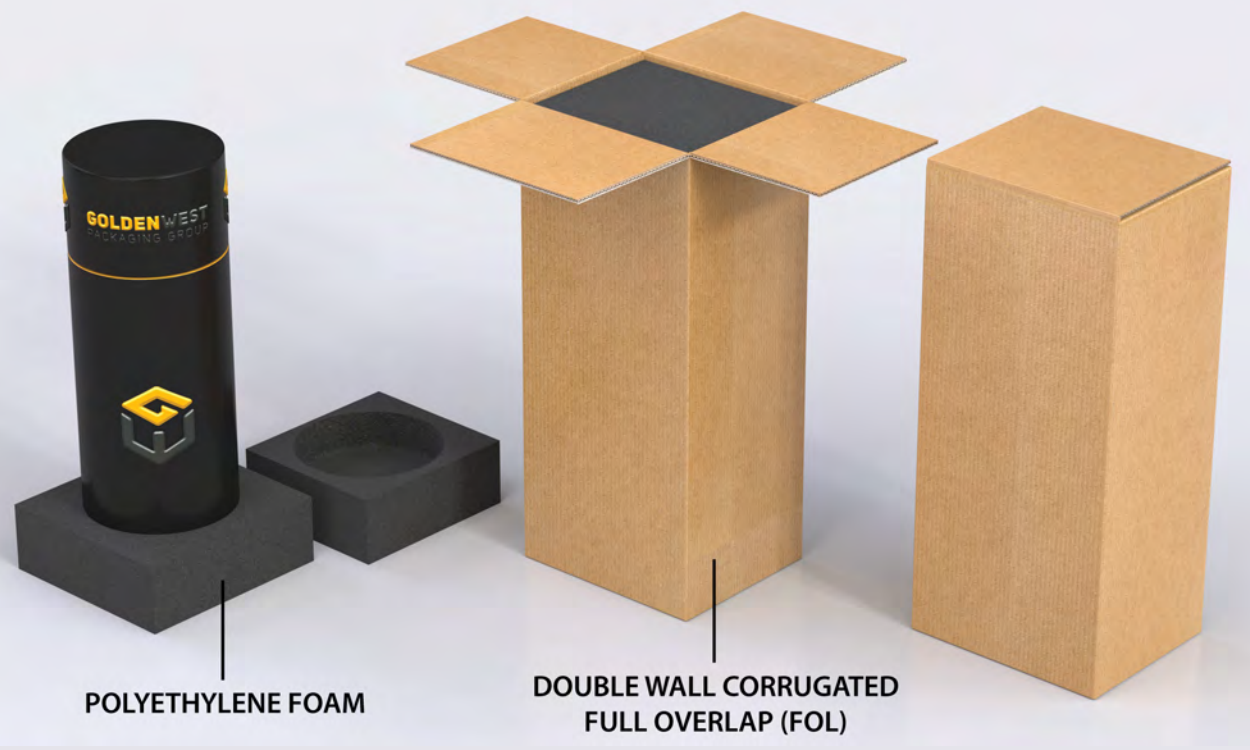

A

1 Bottle Rigid Book Style w/ Magnetic Flap

1 Bottle Rigid Telescoping w/ Reveal

1 Bottle Rigid Book Style Collapsible w/ Magnets

1 Bottle Rigid Box Pedestal

1 Bottle Rigid Tube Telescoping

FOIL STAMP
EMBOSS/DEBOSS

PULL RIBBON

EVA FOAM

1 Bottle Rigid Cylinder Wardrobe

1 Bottle Rigid 3 Piece Telescoping Tube

2 Bottle Rigid Telescoping w/ Reveal

2 Bottle Telescoping - Rigid Lid Corrugated Base

POLYETHYLENE FOAM

DOUBLE WALL CORRUGATED FULL OVERLAP (FOL)

PULL RIBBON

FOIL STAMP EMBOSS/DEBOSS

CORRUGATED TRAY + INSERTS

3 Bottle Rigid Book Style w/ Corrugated Inserts

FOIL STAMP
EMBOSS/DEBOSS

CORRUGATED
TRAY + INSERTS

3 Bottle Rigid Telescoping Corrugated Inserts w/ Reveal

6 Bottle Rigid Book Style w/ Corrugated Inserts

POLYETHYLENE FOAM

DOUBLE WALL CORRUGATED FULL OVERLAP (FOL)

VELLUM

EVA FOAM

FOIL STAMP EMBOSS/DEBOSS

PULL RIBBON

6 Bottle Telescoping w/ Foam Inserts and Vellum