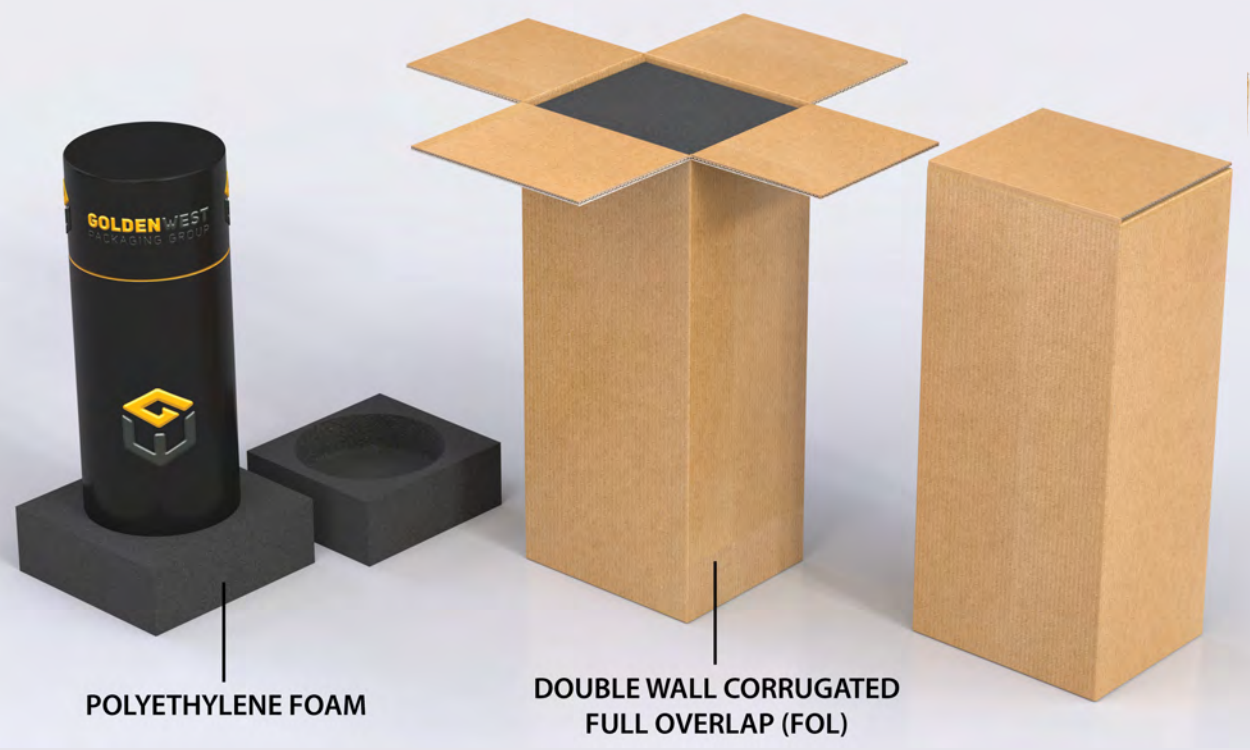

A

1 Bottle Rigid Book Style w/ Magnetic Flap

1 Bottle Rigid Telescoping w/ Reveal

1 Bottle Rigid Book Style Collapsible w/ Magnets

1 Bottle Rigid Box Pedestal

1 Bottle Rigid Tube Telescoping

FOIL STAMP
EMBOSS/DEBOSS

PULL RIBBON

EVA FOAM

1 Bottle Rigid Cylinder Wardrobe

1 Bottle Rigid 3 Piece Telescoping Tube

2 Bottle Rigid Telescoping w/ Reveal

2 Bottle Telescoping - Rigid Lid Corrugated Base

POLYETHYLENE FOAM

DOUBLE WALL CORRUGATED FULL OVERLAP (FOL)

PULL RIBBON

FOIL STAMP EMBOSS/DEBOSS

CORRUGATED TRAY + INSERTS

3 Bottle Rigid Book Style w/ Corrugated Inserts

FOIL STAMP
EMBOSS/DEBOSS

CORRUGATED
TRAY + INSERTS

3 Bottle Rigid Telescoping Corrugated Inserts w/ Reveal

6 Bottle Rigid Book Style w/ Corrugated Inserts

POLYETHYLENE FOAM

DOUBLE WALL CORRUGATED FULL OVERLAP (FOL)

VELLUM

EVA FOAM

FOIL STAMP EMBOSS/DEBOSS

PULL RIBBON

6 Bottle Telescoping w/ Foam Inserts and Vellum