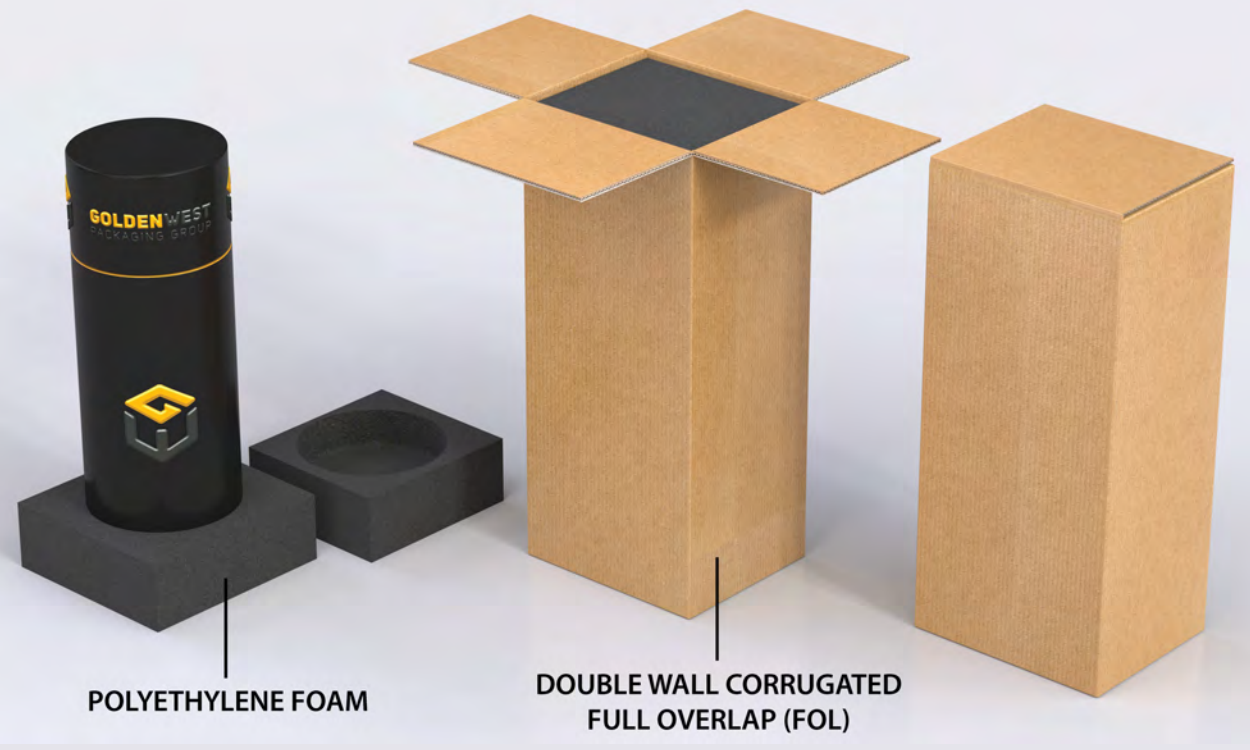

A

1 Bottle Rigid Book Style w/ Magnetic Flap

1 Bottle Rigid Telescoping w/ Reveal

1 Bottle Rigid Book Style Collapsible w/ Magnets

1 Bottle Rigid Box Pedestal

1 Bottle Rigid Tube Telescoping

FOIL STAMP
EMBOSS/DEBOSS

PULL RIBBON

EVA FOAM

1 Bottle Rigid Cylinder Wardrobe

1 Bottle Rigid 3 Piece Telescoping Tube

2 Bottle Rigid Telescoping w/ Reveal

2 Bottle Telescoping - Rigid Lid Corrugated Base

POLYETHYLENE FOAM

DOUBLE WALL CORRUGATED FULL OVERLAP (FOL)

PULL RIBBON

FOIL STAMP EMBOSS/DEBOSS

CORRUGATED TRAY + INSERTS

3 Bottle Rigid Book Style w/ Corrugated Inserts

FOIL STAMP
EMBOSS/DEBOSS

CORRUGATED
TRAY + INSERTS

3 Bottle Rigid Telescoping Corrugated Inserts w/ Reveal

6 Bottle Rigid Book Style w/ Corrugated Inserts

POLYETHYLENE FOAM

DOUBLE WALL CORRUGATED FULL OVERLAP (FOL)

VELLUM

EVA FOAM

FOIL STAMP EMBOSS/DEBOSS

PULL RIBBON

6 Bottle Telescoping w/ Foam Inserts and Vellum