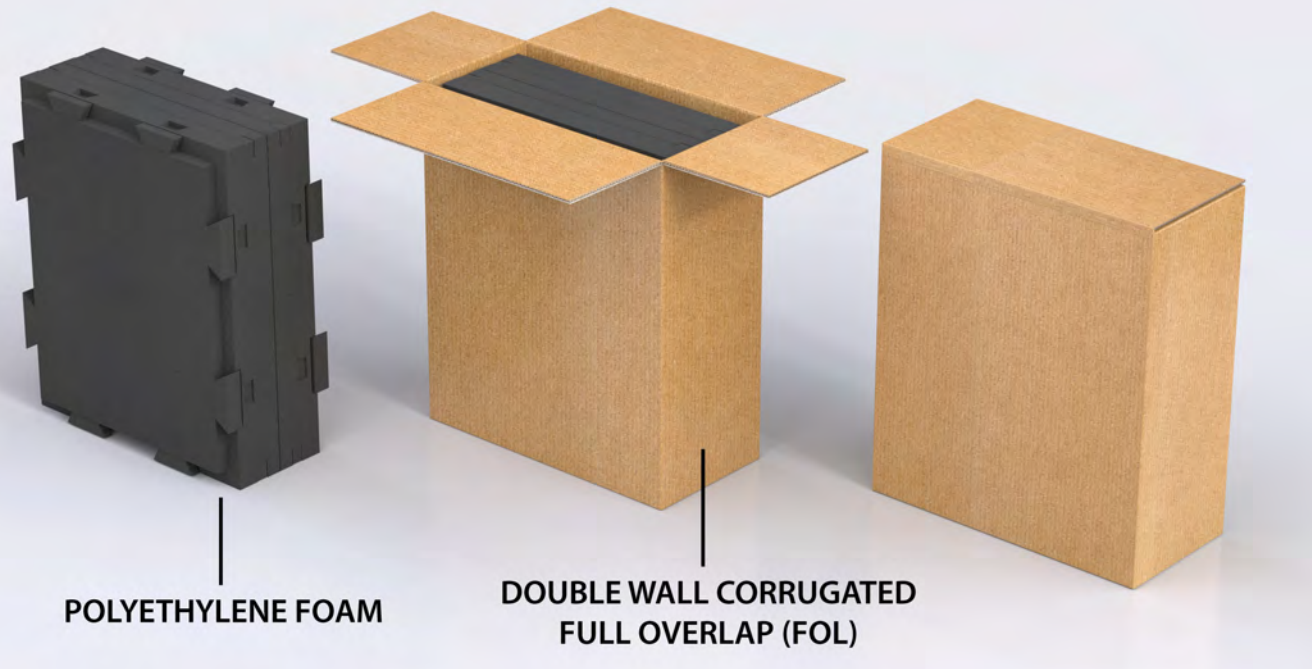

PULL RIBBON

EVA FOAM

1 Bottle Rigid Cylinder Wardrobe

1 Bottle Rigid 3 Piece Telescoping Tube

2 Bottle Rigid Telescoping w/ Reveal

2 Bottle Telescoping - Rigid Lid Corrugated Base

POLYETHYLENE FOAM

DOUBLE WALL CORRUGATED FULL OVERLAP (FOL)

PULL RIBBON

FOIL STAMP EMBOSS/DEBOSS

CORRUGATED TRAY + INSERTS

3 Bottle Rigid Book Style w/ Corrugated Inserts

FOIL STAMP
EMBOSS/DEBOSS

CORRUGATED
TRAY + INSERTS

3 Bottle Rigid Telescoping Corrugated Inserts w/ Reveal

3 Bottle Rigid Book Style w/ Foam Inserts

FOIL STAMP
EMBOSS/DEBOSS

EVA FOAM

3 Bottle Rigid Telescoping w/ Reveal and Foam Inserts

3 Bottle Rigid Hinged Lid w/ Reveal and Foam Inserts

6 Bottle Rigid Book Style w/ Foam Inserts

6 Bottle Rigid Book Style w/ Corrugated Inserts

POLYETHYLENE FOAM

DOUBLE WALL CORRUGATED FULL OVERLAP (FOL)

VELLUM

EVA FOAM

FOIL STAMP EMBOSS/DEBOSS

PULL RIBBON

6 Bottle Telescoping w/ Foam Inserts and Vellum