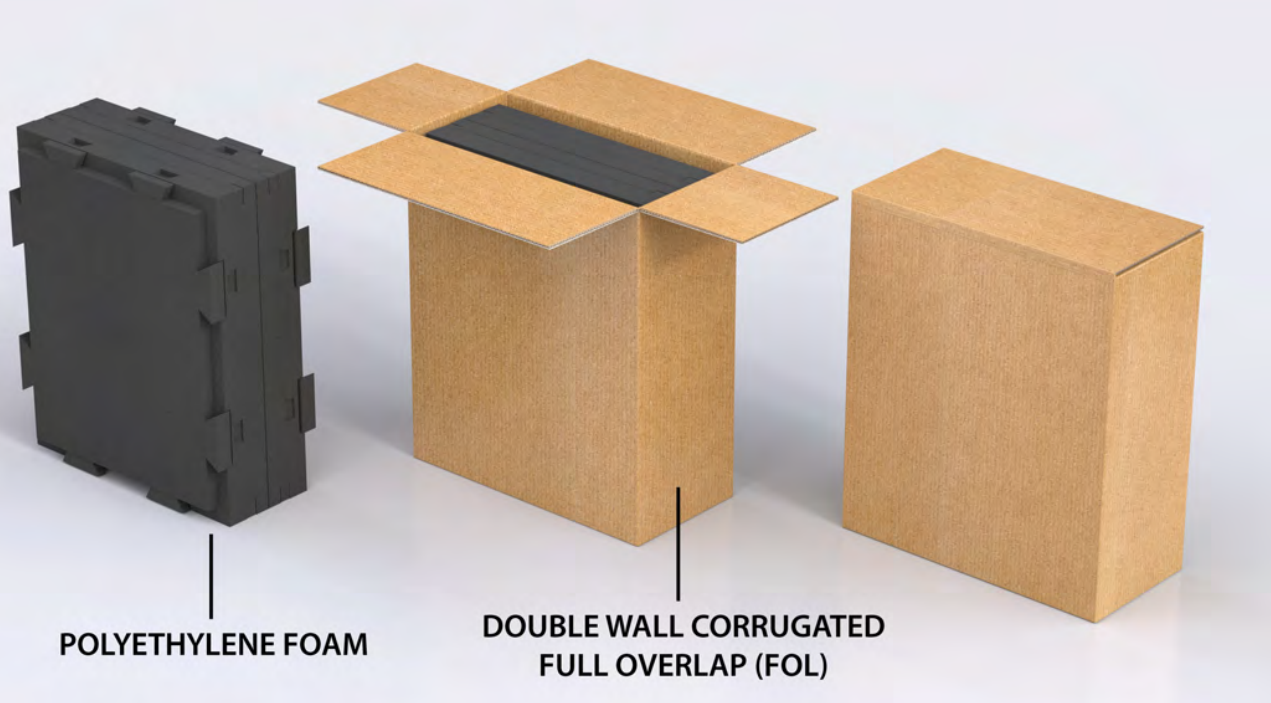

PULL RIBBON

EVA FOAM

1 Bottle Rigid Cylinder Wardrobe

1 Bottle Rigid 3 Piece Telescoping Tube

2 Bottle Rigid Telescoping w/ Reveal

2 Bottle Telescoping - Rigid Lid Corrugated Base

POLYETHYLENE FOAM

DOUBLE WALL CORRUGATED FULL OVERLAP (FOL)

PULL RIBBON

FOIL STAMP EMBOSS/DEBOSS

CORRUGATED TRAY + INSERTS

3 Bottle Rigid Book Style w/ Corrugated Inserts

FOIL STAMP
EMBOSS/DEBOSS

CORRUGATED
TRAY + INSERTS

3 Bottle Rigid Telescoping Corrugated Inserts w/ Reveal

3 Bottle Rigid Book Style w/ Foam Inserts

FOIL STAMP
EMBOSS/DEBOSS

EVA FOAM

3 Bottle Rigid Telescoping w/ Reveal and Foam Inserts

3 Bottle Rigid Hinged Lid w/ Reveal and Foam Inserts

6 Bottle Rigid Book Style w/ Foam Inserts

6 Bottle Rigid Book Style w/ Corrugated Inserts

POLYETHYLENE FOAM

DOUBLE WALL CORRUGATED FULL OVERLAP (FOL)

VELLUM

EVA FOAM

FOIL STAMP EMBOSS/DEBOSS

PULL RIBBON

6 Bottle Telescoping w/ Foam Inserts and Vellum