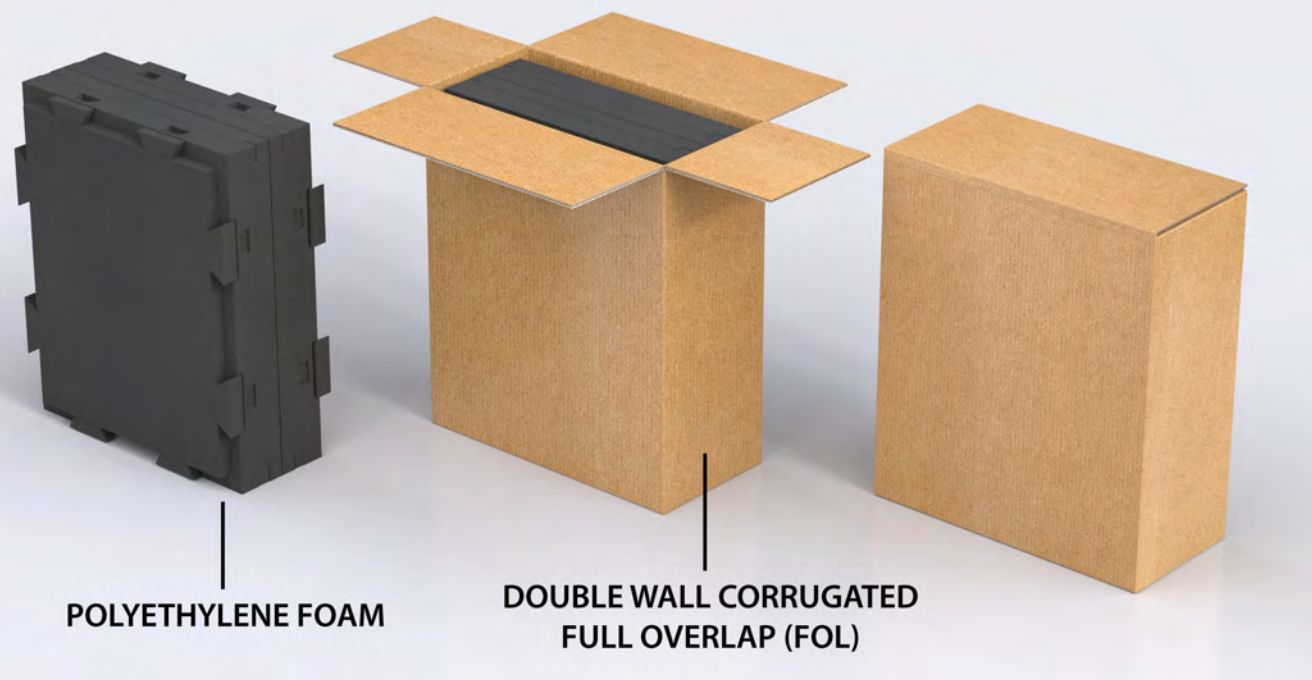

PULL RIBBON

EVA FOAM

1 Bottle Rigid Cylinder Wardrobe

1 Bottle Rigid 3 Piece Telescoping Tube

2 Bottle Rigid Telescoping w/ Reveal

2 Bottle Telescoping - Rigid Lid Corrugated Base

POLYETHYLENE FOAM

DOUBLE WALL CORRUGATED FULL OVERLAP (FOL)

PULL RIBBON

FOIL STAMP EMBOSS/DEBOSS

CORRUGATED TRAY + INSERTS

3 Bottle Rigid Book Style w/ Corrugated Inserts

FOIL STAMP
EMBOSS/DEBOSS

CORRUGATED
TRAY + INSERTS

3 Bottle Rigid Telescoping Corrugated Inserts w/ Reveal

3 Bottle Rigid Book Style w/ Foam Inserts

FOIL STAMP
EMBOSS/DEBOSS

EVA FOAM

3 Bottle Rigid Telescoping w/ Reveal and Foam Inserts

3 Bottle Rigid Hinged Lid w/ Reveal and Foam Inserts

6 Bottle Rigid Book Style w/ Foam Inserts

6 Bottle Rigid Book Style w/ Corrugated Inserts

POLYETHYLENE FOAM

DOUBLE WALL CORRUGATED FULL OVERLAP (FOL)

VELLUM

EVA FOAM

FOIL STAMP EMBOSS/DEBOSS

PULL RIBBON

6 Bottle Telescoping w/ Foam Inserts and Vellum