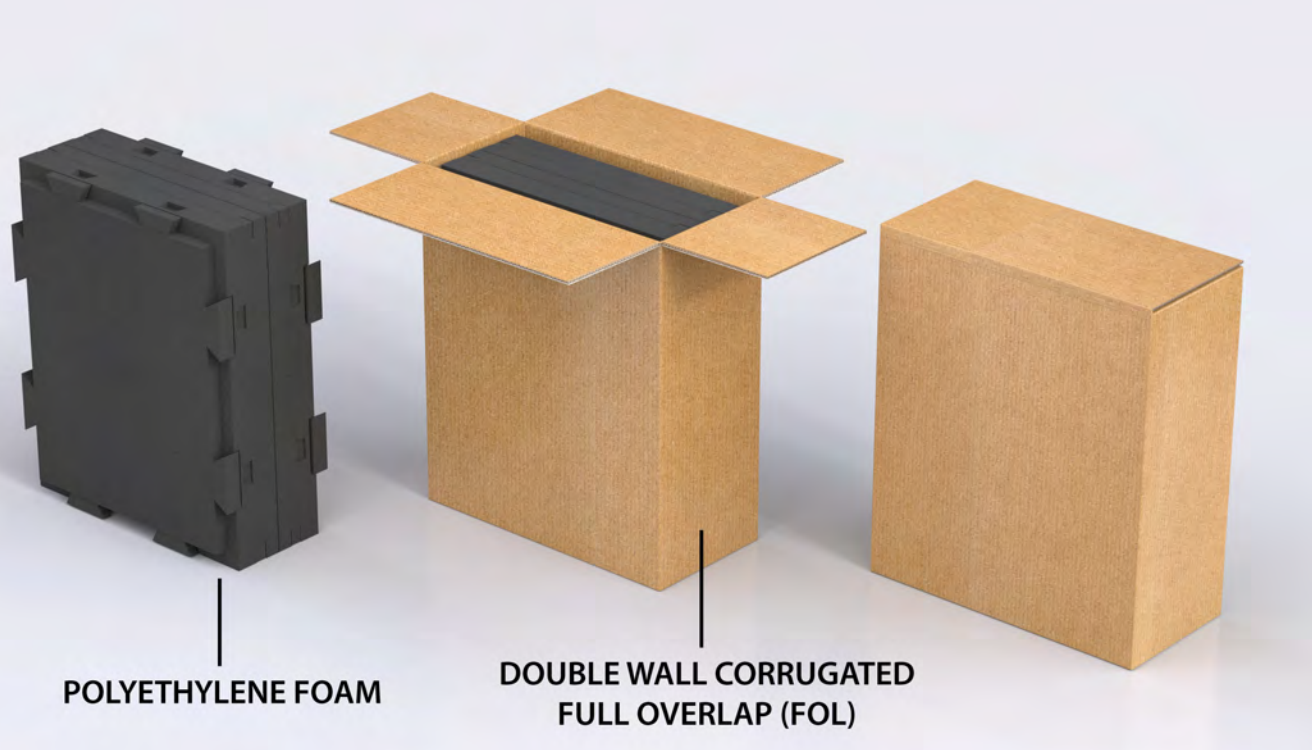

PULL RIBBON

EVA FOAM

1 Bottle Rigid Cylinder Wardrobe

1 Bottle Rigid 3 Piece Telescoping Tube

2 Bottle Rigid Telescoping w/ Reveal

2 Bottle Telescoping - Rigid Lid Corrugated Base

POLYETHYLENE FOAM

DOUBLE WALL CORRUGATED FULL OVERLAP (FOL)

PULL RIBBON

FOIL STAMP EMBOSS/DEBOSS

CORRUGATED TRAY + INSERTS

3 Bottle Rigid Book Style w/ Corrugated Inserts

FOIL STAMP
EMBOSS/DEBOSS

CORRUGATED
TRAY + INSERTS

3 Bottle Rigid Telescoping Corrugated Inserts w/ Reveal

3 Bottle Rigid Book Style w/ Foam Inserts

FOIL STAMP
EMBOSS/DEBOSS

EVA FOAM

3 Bottle Rigid Telescoping w/ Reveal and Foam Inserts

3 Bottle Rigid Hinged Lid w/ Reveal and Foam Inserts

6 Bottle Rigid Book Style w/ Foam Inserts

6 Bottle Rigid Book Style w/ Corrugated Inserts

POLYETHYLENE FOAM

DOUBLE WALL CORRUGATED FULL OVERLAP (FOL)

VELLUM

EVA FOAM

FOIL STAMP EMBOSS/DEBOSS

PULL RIBBON

6 Bottle Telescoping w/ Foam Inserts and Vellum