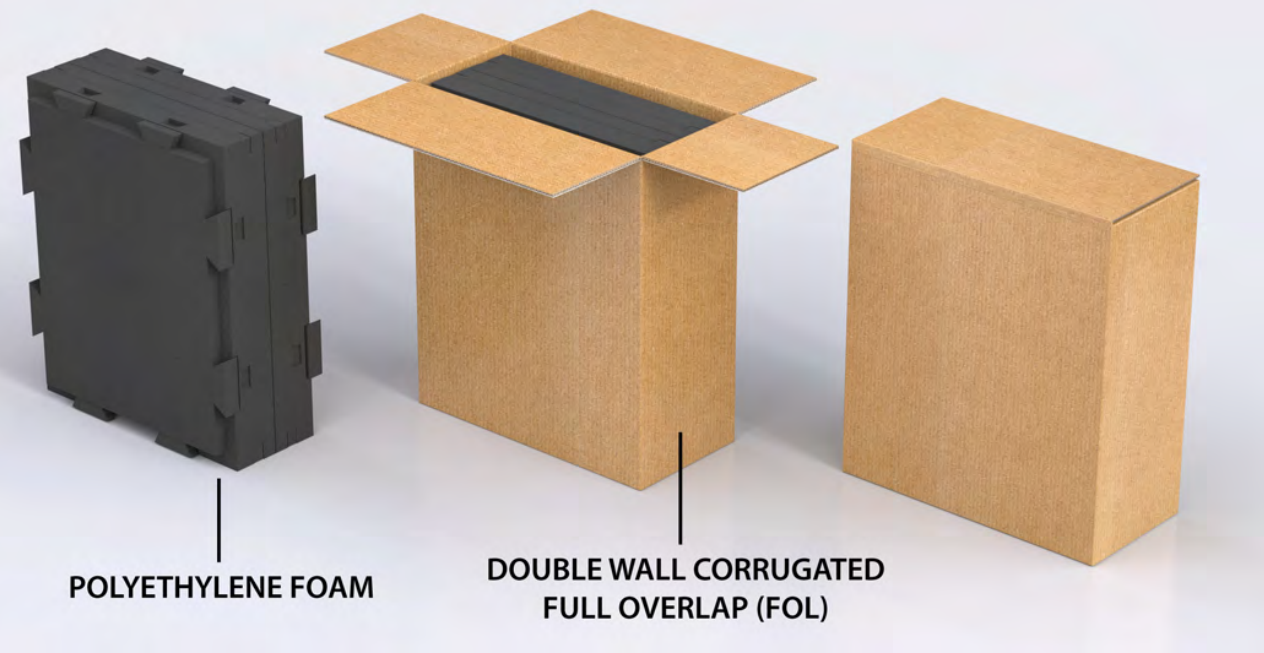

PULL RIBBON

EVA FOAM

1 Bottle Rigid Cylinder Wardrobe

1 Bottle Rigid 3 Piece Telescoping Tube

2 Bottle Rigid Telescoping w/ Reveal

2 Bottle Telescoping - Rigid Lid Corrugated Base

POLYETHYLENE FOAM

DOUBLE WALL CORRUGATED FULL OVERLAP (FOL)

PULL RIBBON

FOIL STAMP EMBOSS/DEBOSS

CORRUGATED TRAY + INSERTS

3 Bottle Rigid Book Style w/ Corrugated Inserts

FOIL STAMP
EMBOSS/DEBOSS

CORRUGATED
TRAY + INSERTS

3 Bottle Rigid Telescoping Corrugated Inserts w/ Reveal

3 Bottle Rigid Book Style w/ Foam Inserts

FOIL STAMP
EMBOSS/DEBOSS

EVA FOAM

3 Bottle Rigid Telescoping w/ Reveal and Foam Inserts

3 Bottle Rigid Hinged Lid w/ Reveal and Foam Inserts

6 Bottle Rigid Book Style w/ Foam Inserts

6 Bottle Rigid Book Style w/ Corrugated Inserts

POLYETHYLENE FOAM

DOUBLE WALL CORRUGATED FULL OVERLAP (FOL)

VELLUM

EVA FOAM

FOIL STAMP EMBOSS/DEBOSS

PULL RIBBON

6 Bottle Telescoping w/ Foam Inserts and Vellum