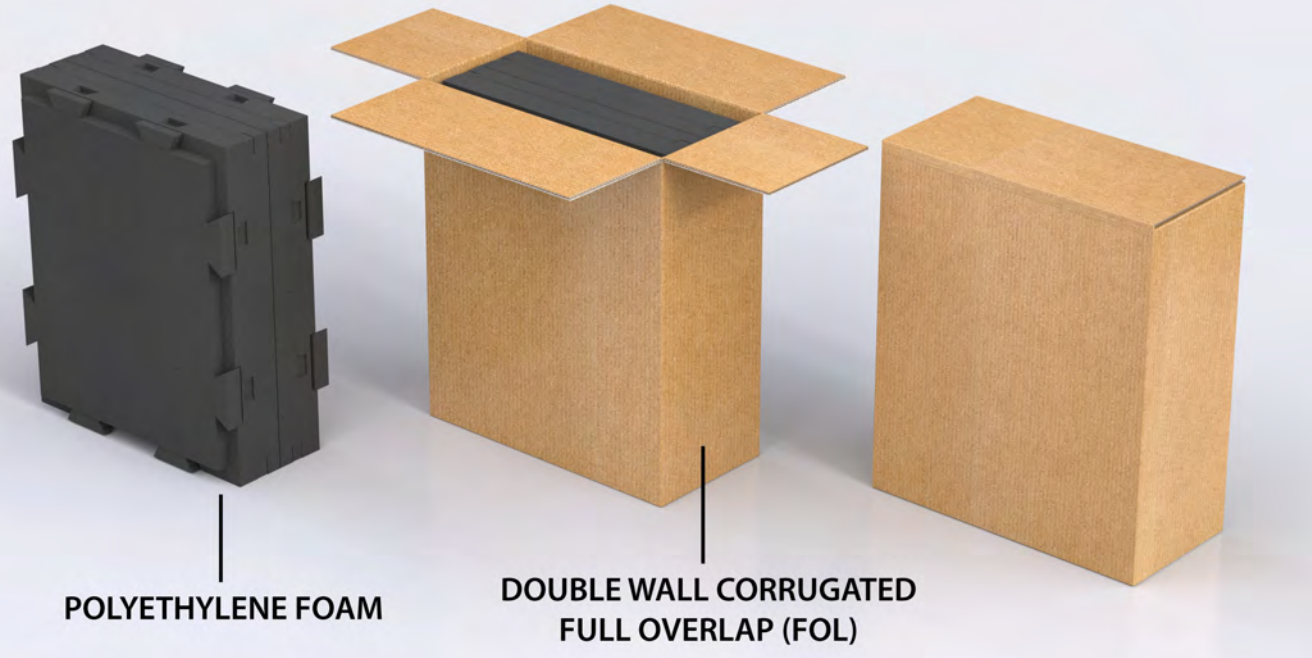

PULL RIBBON

EVA FOAM

1 Bottle Rigid Cylinder Wardrobe

1 Bottle Rigid 3 Piece Telescoping Tube

2 Bottle Rigid Telescoping w/ Reveal

2 Bottle Telescoping - Rigid Lid Corrugated Base

POLYETHYLENE FOAM

DOUBLE WALL CORRUGATED FULL OVERLAP (FOL)

3 Bottle Rigid Book Style w/ Foam Inserts

FOIL STAMP
EMBOSS/DEBOSS

EVA FOAM

3 Bottle Rigid Telescoping w/ Reveal and Foam Inserts

3 Bottle Rigid Hinged Lid w/ Reveal and Foam Inserts

6 Bottle Rigid Book Style w/ Foam Inserts

6 Bottle Rigid Book Style w/ Corrugated Inserts

POLYETHYLENE FOAM

DOUBLE WALL CORRUGATED FULL OVERLAP (FOL)

VELLUM

EVA FOAM

FOIL STAMP EMBOSS/DEBOSS

PULL RIBBON

6 Bottle Telescoping w/ Foam Inserts and Vellum

6 Bottle Rigid Telescoping w/ Corrugated Inserts