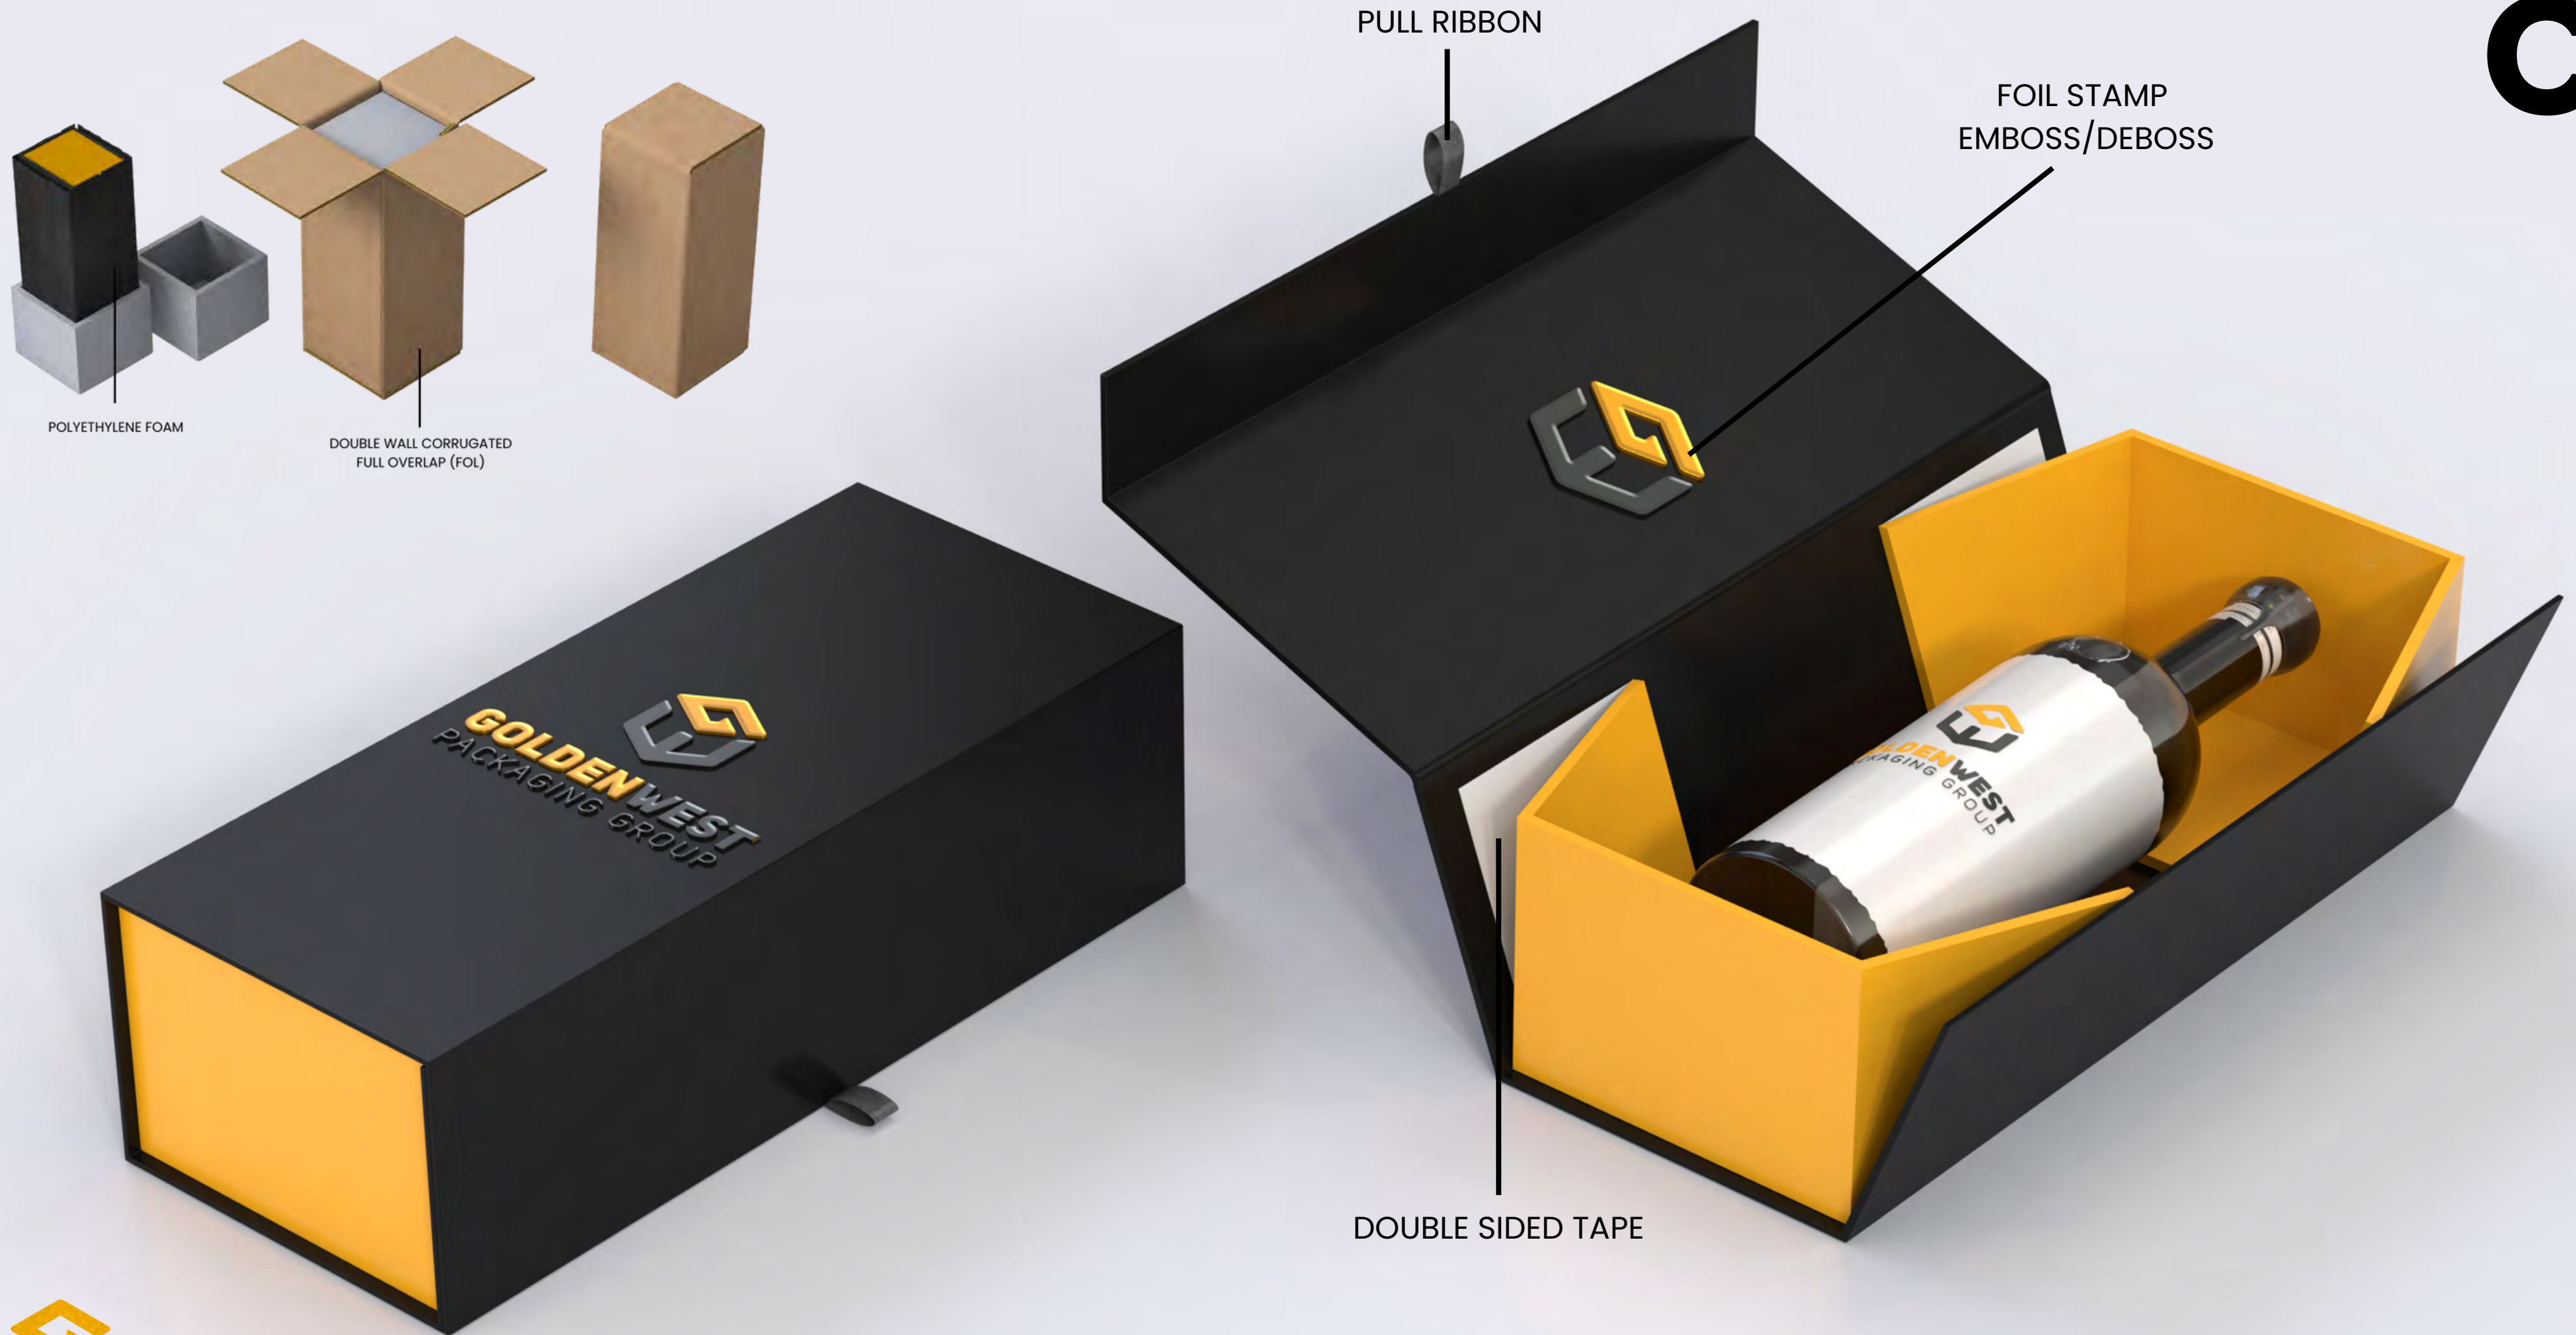

A

1 Bottle Rigid Book Style w/ Magnetic Flap

1 Bottle Rigid Telescoping w/ Reveal

1 Bottle Rigid Book Style Collapsible w/ Magnets

1 Bottle Rigid Box Pedestal

1 Bottle Rigid Tube Telescoping

FOIL STAMP
EMBOSS/DEBOSS

PULL RIBBON

EVA FOAM

1 Bottle Rigid Cylinder Wardrobe

1 Bottle Rigid 3 Piece Telescoping Tube

2 Bottle Rigid Telescoping w/ Reveal

2 Bottle Telescoping - Rigid Lid Corrugated Base

POLYETHYLENE FOAM

DOUBLE WALL CORRUGATED FULL OVERLAP (FOL)

PULL RIBBON

FOIL STAMP EMBOSS/DEBOSS

CORRUGATED TRAY + INSERTS

3 Bottle Rigid Book Style w/ Corrugated Inserts

FOIL STAMP
EMBOSS/DEBOSS

CORRUGATED
TRAY + INSERTS

3 Bottle Rigid Telescoping Corrugated Inserts w/ Reveal

6 Bottle Rigid Book Style w/ Corrugated Inserts

POLYETHYLENE FOAM

DOUBLE WALL CORRUGATED FULL OVERLAP (FOL)

VELLUM

EVA FOAM

FOIL STAMP EMBOSS/DEBOSS

PULL RIBBON

6 Bottle Telescoping w/ Foam Inserts and Vellum