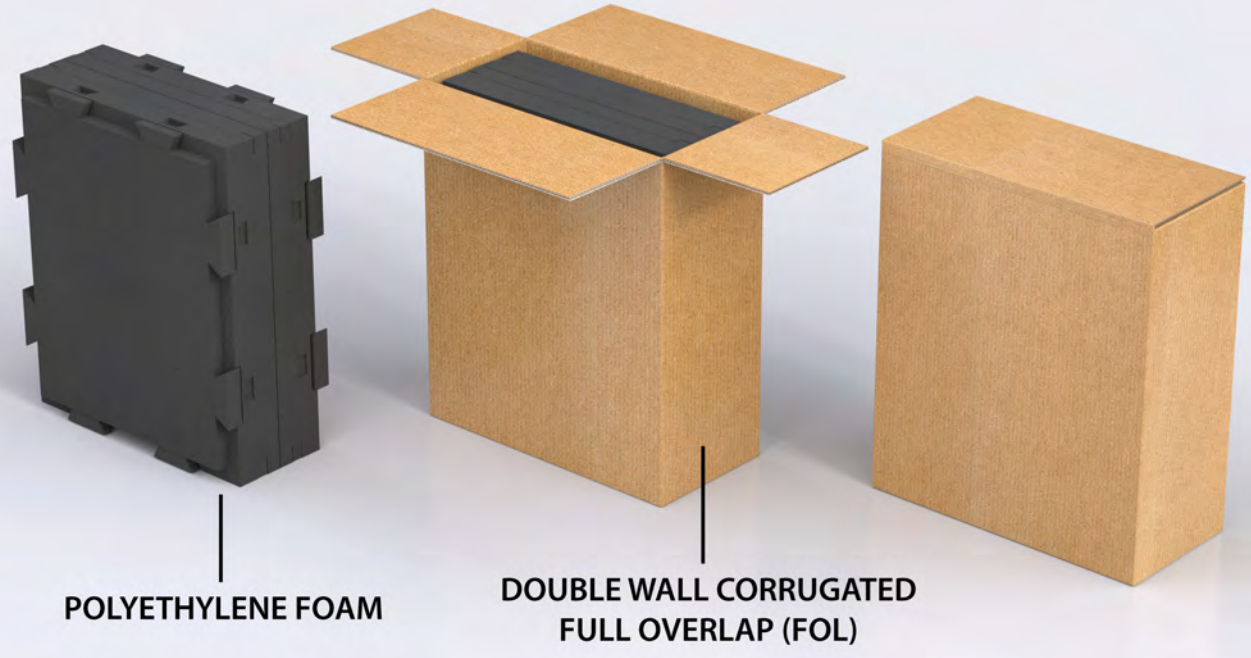

PULL RIBBON

EVA FOAM

1 Bottle Rigid Cylinder Wardrobe

1 Bottle Rigid 3 Piece Telescoping Tube

2 Bottle Rigid Telescoping w/ Reveal

2 Bottle Telescoping - Rigid Lid Corrugated Base

POLYETHYLENE FOAM

DOUBLE WALL CORRUGATED FULL OVERLAP (FOL)

PULL RIBBON

FOIL STAMP EMBOSS/DEBOSS

CORRUGATED TRAY + INSERTS

3 Bottle Rigid Book Style w/ Corrugated Inserts

FOIL STAMP
EMBOSS/DEBOSS

CORRUGATED
TRAY + INSERTS

3 Bottle Rigid Telescoping Corrugated Inserts w/ Reveal

3 Bottle Rigid Book Style w/ Foam Inserts

FOIL STAMP
EMBOSS/DEBOSS

EVA FOAM

3 Bottle Rigid Telescoping w/ Reveal and Foam Inserts

3 Bottle Rigid Hinged Lid w/ Reveal and Foam Inserts

6 Bottle Rigid Book Style w/ Foam Inserts

6 Bottle Rigid Book Style w/ Corrugated Inserts

POLYETHYLENE FOAM

DOUBLE WALL CORRUGATED FULL OVERLAP (FOL)

VELLUM

EVA FOAM

FOIL STAMP EMBOSS/DEBOSS

PULL RIBBON

6 Bottle Telescoping w/ Foam Inserts and Vellum