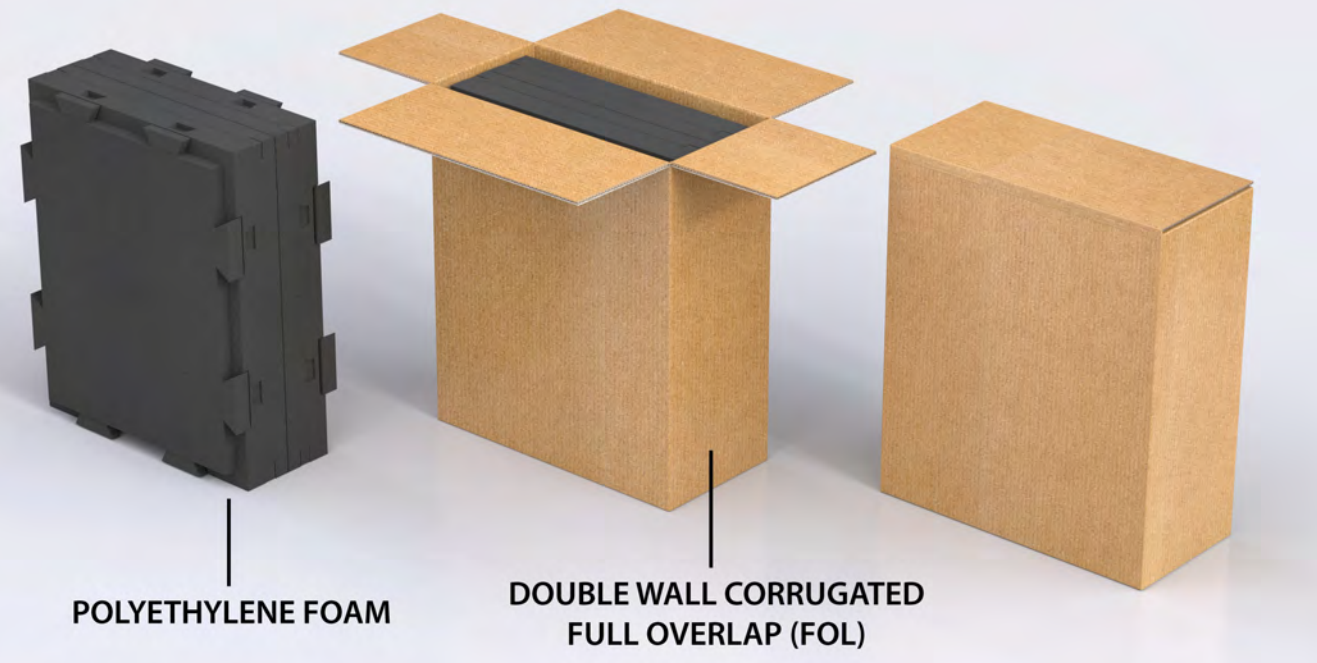

PULL RIBBON

EVA FOAM

1 Bottle Rigid Cylinder Wardrobe

1 Bottle Rigid 3 Piece Telescoping Tube

2 Bottle Rigid Telescoping w/ Reveal

2 Bottle Telescoping - Rigid Lid Corrugated Base

POLYETHYLENE FOAM

DOUBLE WALL CORRUGATED FULL OVERLAP (FOL)

PULL RIBBON

FOIL STAMP EMBOSS/DEBOSS

CORRUGATED TRAY + INSERTS

3 Bottle Rigid Book Style w/ Corrugated Inserts

FOIL STAMP
EMBOSS/DEBOSS

CORRUGATED
TRAY + INSERTS

3 Bottle Rigid Telescoping Corrugated Inserts w/ Reveal

3 Bottle Rigid Book Style w/ Foam Inserts

FOIL STAMP
EMBOSS/DEBOSS

EVA FOAM

3 Bottle Rigid Telescoping w/ Reveal and Foam Inserts

3 Bottle Rigid Hinged Lid w/ Reveal and Foam Inserts

6 Bottle Rigid Book Style w/ Foam Inserts

6 Bottle Rigid Book Style w/ Corrugated Inserts

POLYETHYLENE FOAM

DOUBLE WALL CORRUGATED FULL OVERLAP (FOL)

VELLUM

EVA FOAM

FOIL STAMP EMBOSS/DEBOSS

PULL RIBBON

6 Bottle Telescoping w/ Foam Inserts and Vellum