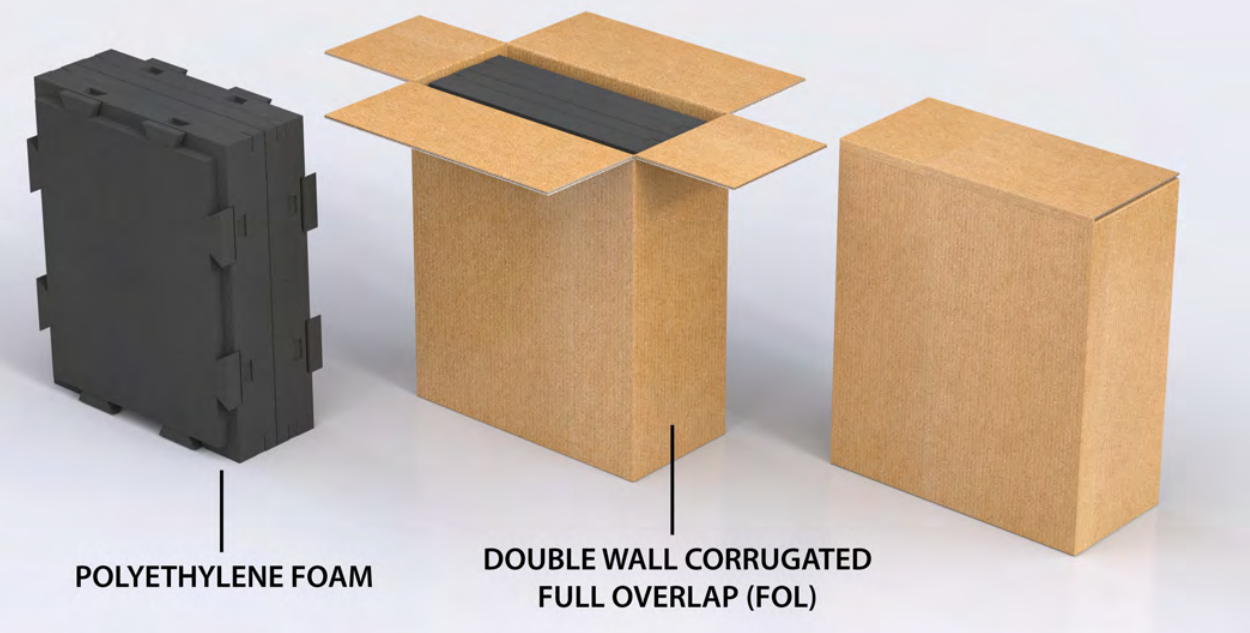

PULL RIBBON

EVA FOAM

1 Bottle Rigid Cylinder Wardrobe

1 Bottle Rigid 3 Piece Telescoping Tube

2 Bottle Rigid Telescoping w/ Reveal

2 Bottle Telescoping - Rigid Lid Corrugated Base

POLYETHYLENE FOAM

DOUBLE WALL CORRUGATED FULL OVERLAP (FOL)

PULL RIBBON

FOIL STAMP EMBOSS/DEBOSS

CORRUGATED TRAY + INSERTS

3 Bottle Rigid Book Style w/ Corrugated Inserts

FOIL STAMP
EMBOSS/DEBOSS

CORRUGATED
TRAY + INSERTS

3 Bottle Rigid Telescoping Corrugated Inserts w/ Reveal

3 Bottle Rigid Book Style w/ Foam Inserts

FOIL STAMP
EMBOSS/DEBOSS

EVA FOAM

3 Bottle Rigid Telescoping w/ Reveal and Foam Inserts

3 Bottle Rigid Hinged Lid w/ Reveal and Foam Inserts

6 Bottle Rigid Book Style w/ Foam Inserts

6 Bottle Rigid Book Style w/ Corrugated Inserts

POLYETHYLENE FOAM

DOUBLE WALL CORRUGATED FULL OVERLAP (FOL)

VELLUM

EVA FOAM

FOIL STAMP EMBOSS/DEBOSS

PULL RIBBON

6 Bottle Telescoping w/ Foam Inserts and Vellum