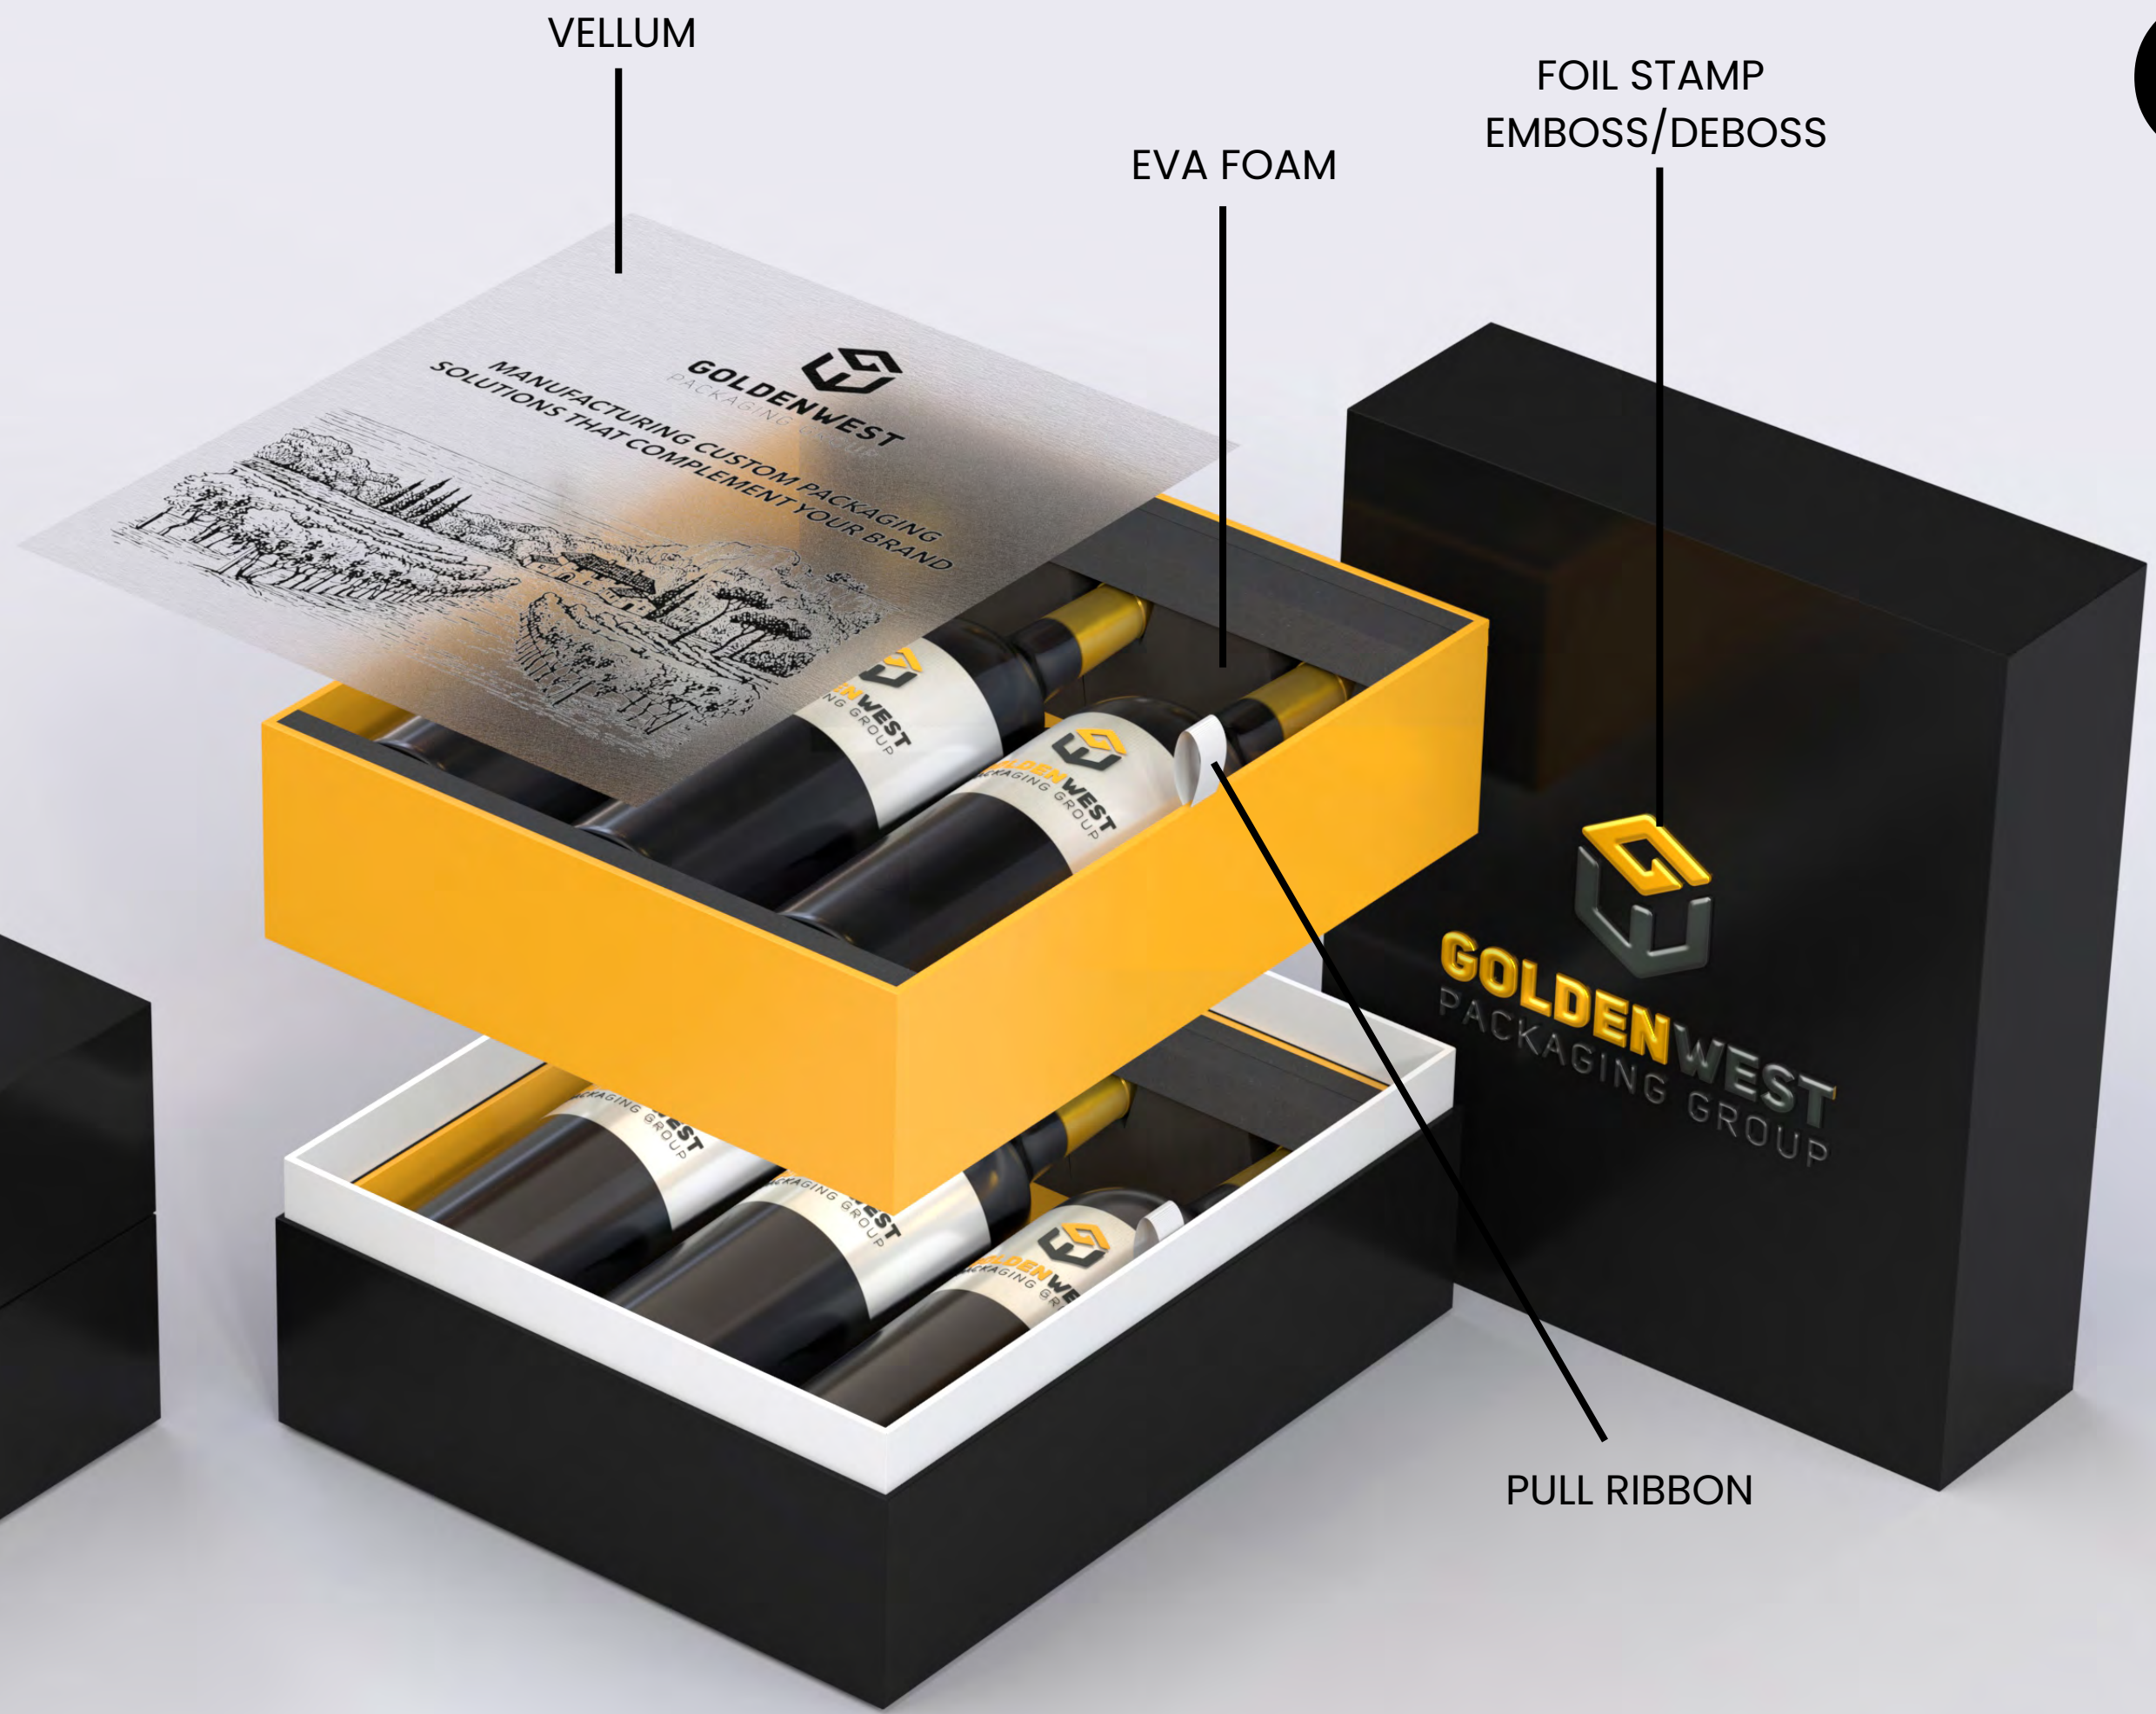

PULL RIBBON

EVA FOAM

1 Bottle Rigid Cylinder Wardrobe

1 Bottle Rigid 3 Piece Telescoping Tube

2 Bottle Rigid Telescoping w/ Reveal

2 Bottle Telescoping - Rigid Lid Corrugated Base

POLYETHYLENE FOAM

DOUBLE WALL CORRUGATED FULL OVERLAP (FOL)

PULL RIBBON

FOIL STAMP EMBOSS/DEBOSS

CORRUGATED TRAY + INSERTS

3 Bottle Rigid Book Style w/ Corrugated Inserts

FOIL STAMP
EMBOSS/DEBOSS

CORRUGATED
TRAY + INSERTS

3 Bottle Rigid Telescoping Corrugated Inserts w/ Reveal

3 Bottle Rigid Book Style w/ Foam Inserts

FOIL STAMP
EMBOSS/DEBOSS

EVA FOAM

3 Bottle Rigid Telescoping w/ Reveal and Foam Inserts

3 Bottle Rigid Hinged Lid w/ Reveal and Foam Inserts

6 Bottle Rigid Book Style w/ Foam Inserts

6 Bottle Rigid Book Style w/ Corrugated Inserts

POLYETHYLENE FOAM

DOUBLE WALL CORRUGATED FULL OVERLAP (FOL)

VELLUM

EVA FOAM

FOIL STAMP EMBOSS/DEBOSS

PULL RIBBON

6 Bottle Telescoping w/ Foam Inserts and Vellum