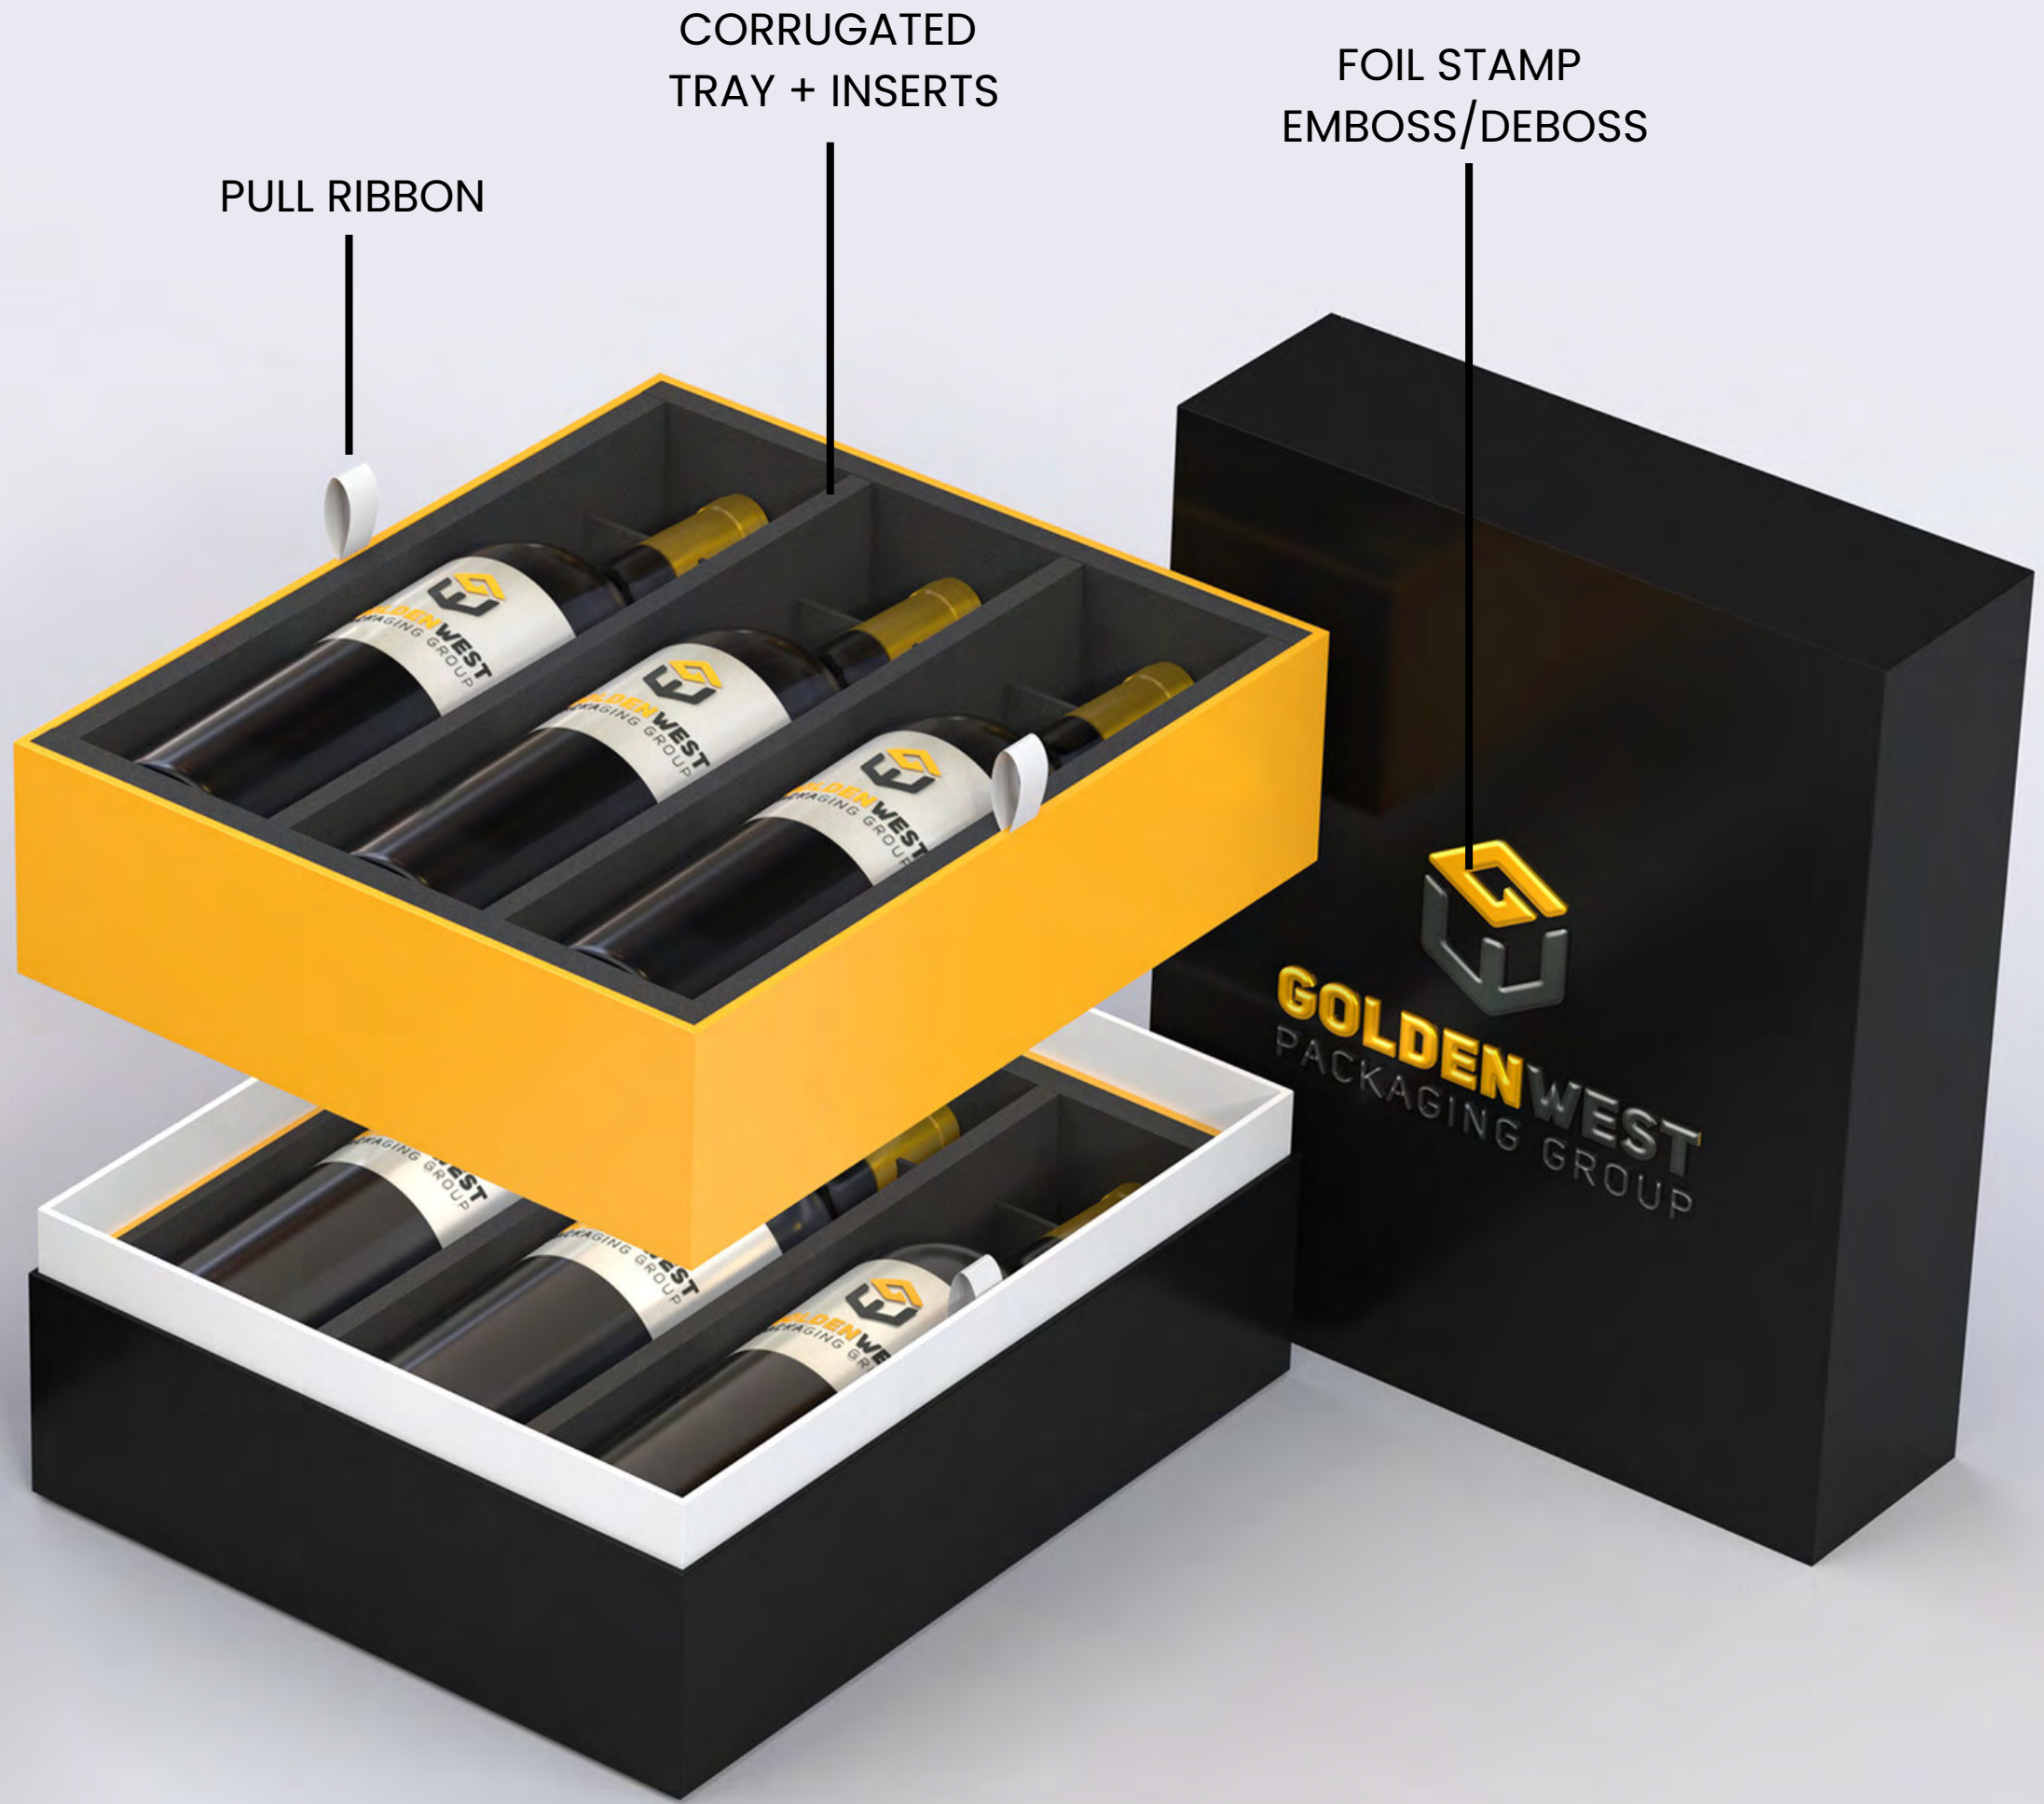

A

1 Bottle Rigid Book Style w/ Magnetic Flap

1 Bottle Rigid Telescoping w/ Reveal

1 Bottle Rigid Book Style Collapsible w/ Magnets

1 Bottle Rigid Box Pedestal

1 Bottle Rigid Tube Telescoping

FOIL STAMP
EMBOSS/DEBOSS

PULL RIBBON

EVA FOAM

1 Bottle Rigid Cylinder Wardrobe

1 Bottle Rigid 3 Piece Telescoping Tube

2 Bottle Rigid Telescoping w/ Reveal

2 Bottle Telescoping - Rigid Lid Corrugated Base

POLYETHYLENE FOAM

DOUBLE WALL CORRUGATED FULL OVERLAP (FOL)

3 Bottle Rigid Book Style w/ Foam Inserts

FOIL STAMP
EMBOSS/DEBOSS

EVA FOAM

3 Bottle Rigid Telescoping w/ Reveal and Foam Inserts

3 Bottle Rigid Hinged Lid w/ Reveal and Foam Inserts

6 Bottle Rigid Book Style w/ Foam Inserts

6 Bottle Rigid Book Style w/ Corrugated Inserts

POLYETHYLENE FOAM

DOUBLE WALL CORRUGATED FULL OVERLAP (FOL)

VELLUM

EVA FOAM

FOIL STAMP EMBOSS/DEBOSS

PULL RIBBON

6 Bottle Telescoping w/ Foam Inserts and Vellum